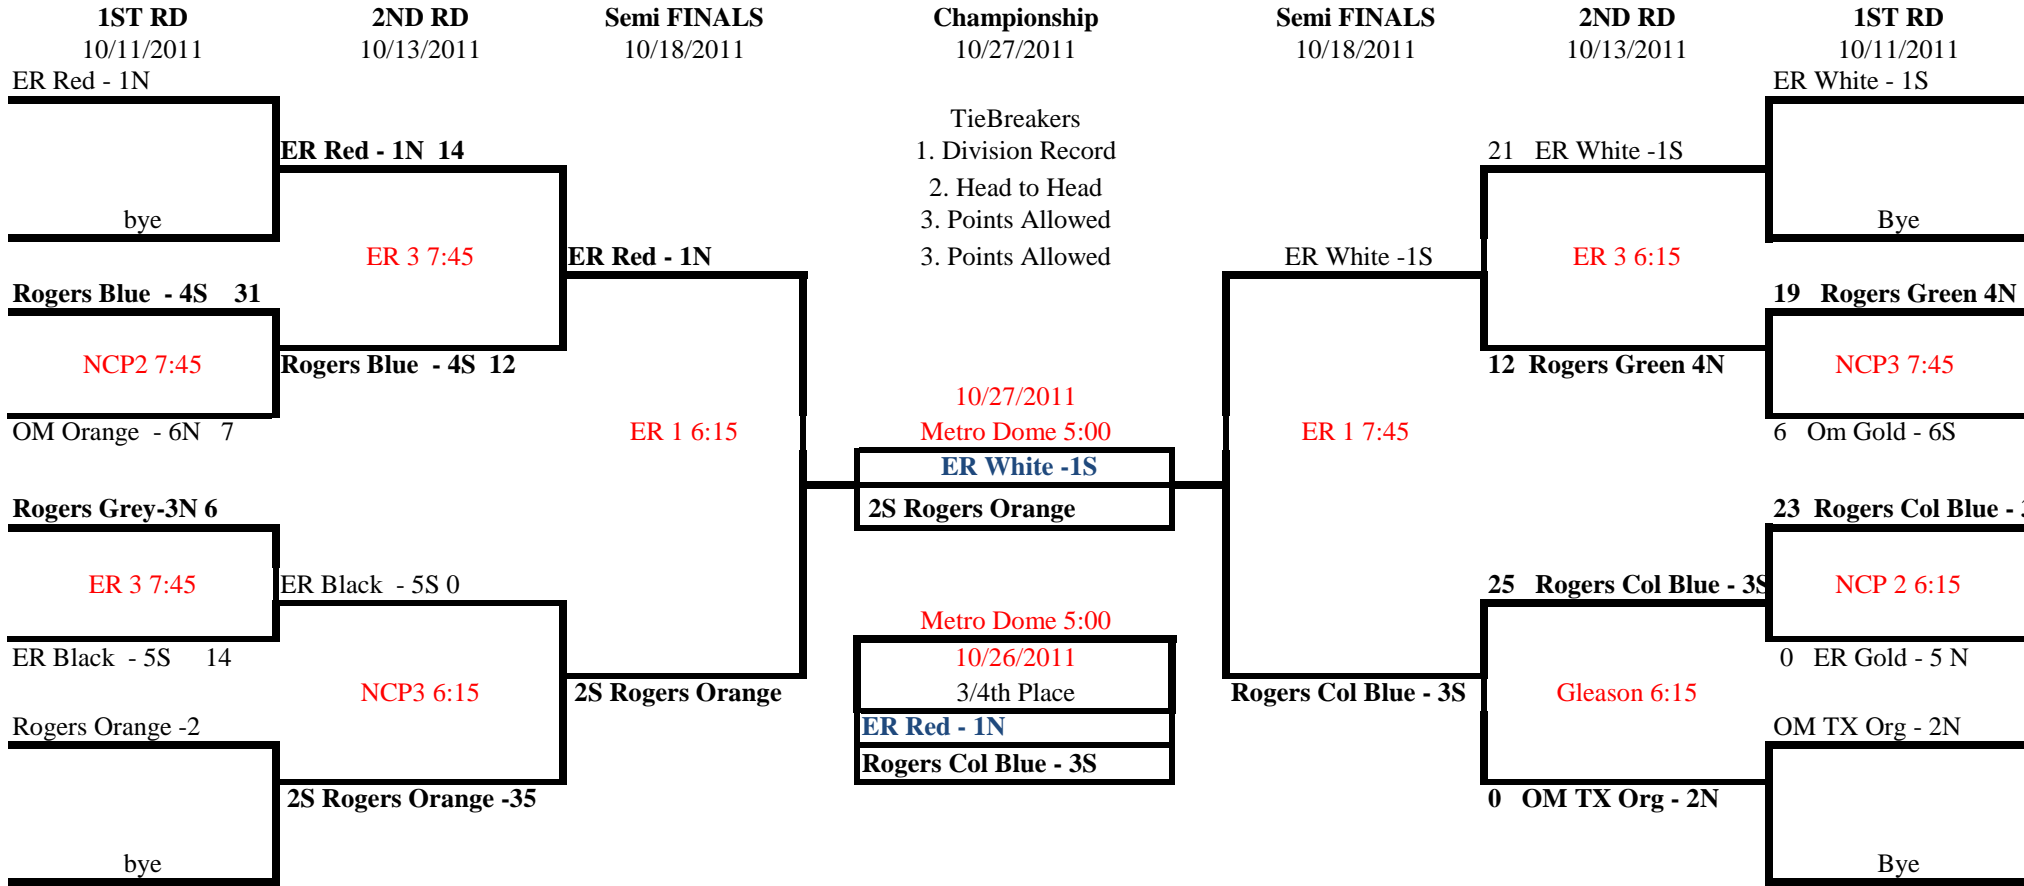

4th grade 2011 Playoff Schedule

Seed	North	South
1	ER Red	ER White
2	OM TX Org	Rogers Orange
3	Rogers Grey	Rogers Col Blue
4	Rogers Green	Rogers Blue
5	ER Gold	ER Black
6	OM Orange	Om Gold

5th grade 2011 Playoff Schedule

6th grade 2011 Playoff Schedule

Home

4th grade

ER White -1S

ER Red - 1N

5th grade

1S ER Black

2S Rogers Green

6th Grade

1. Rogers Blue

1N ER Red

Visitor

2S Rogers Orange - 2

Rogers Col Blue - 3S

6S OM Orange

2N ER Maroon

3N OM Purple

2N ER Gold