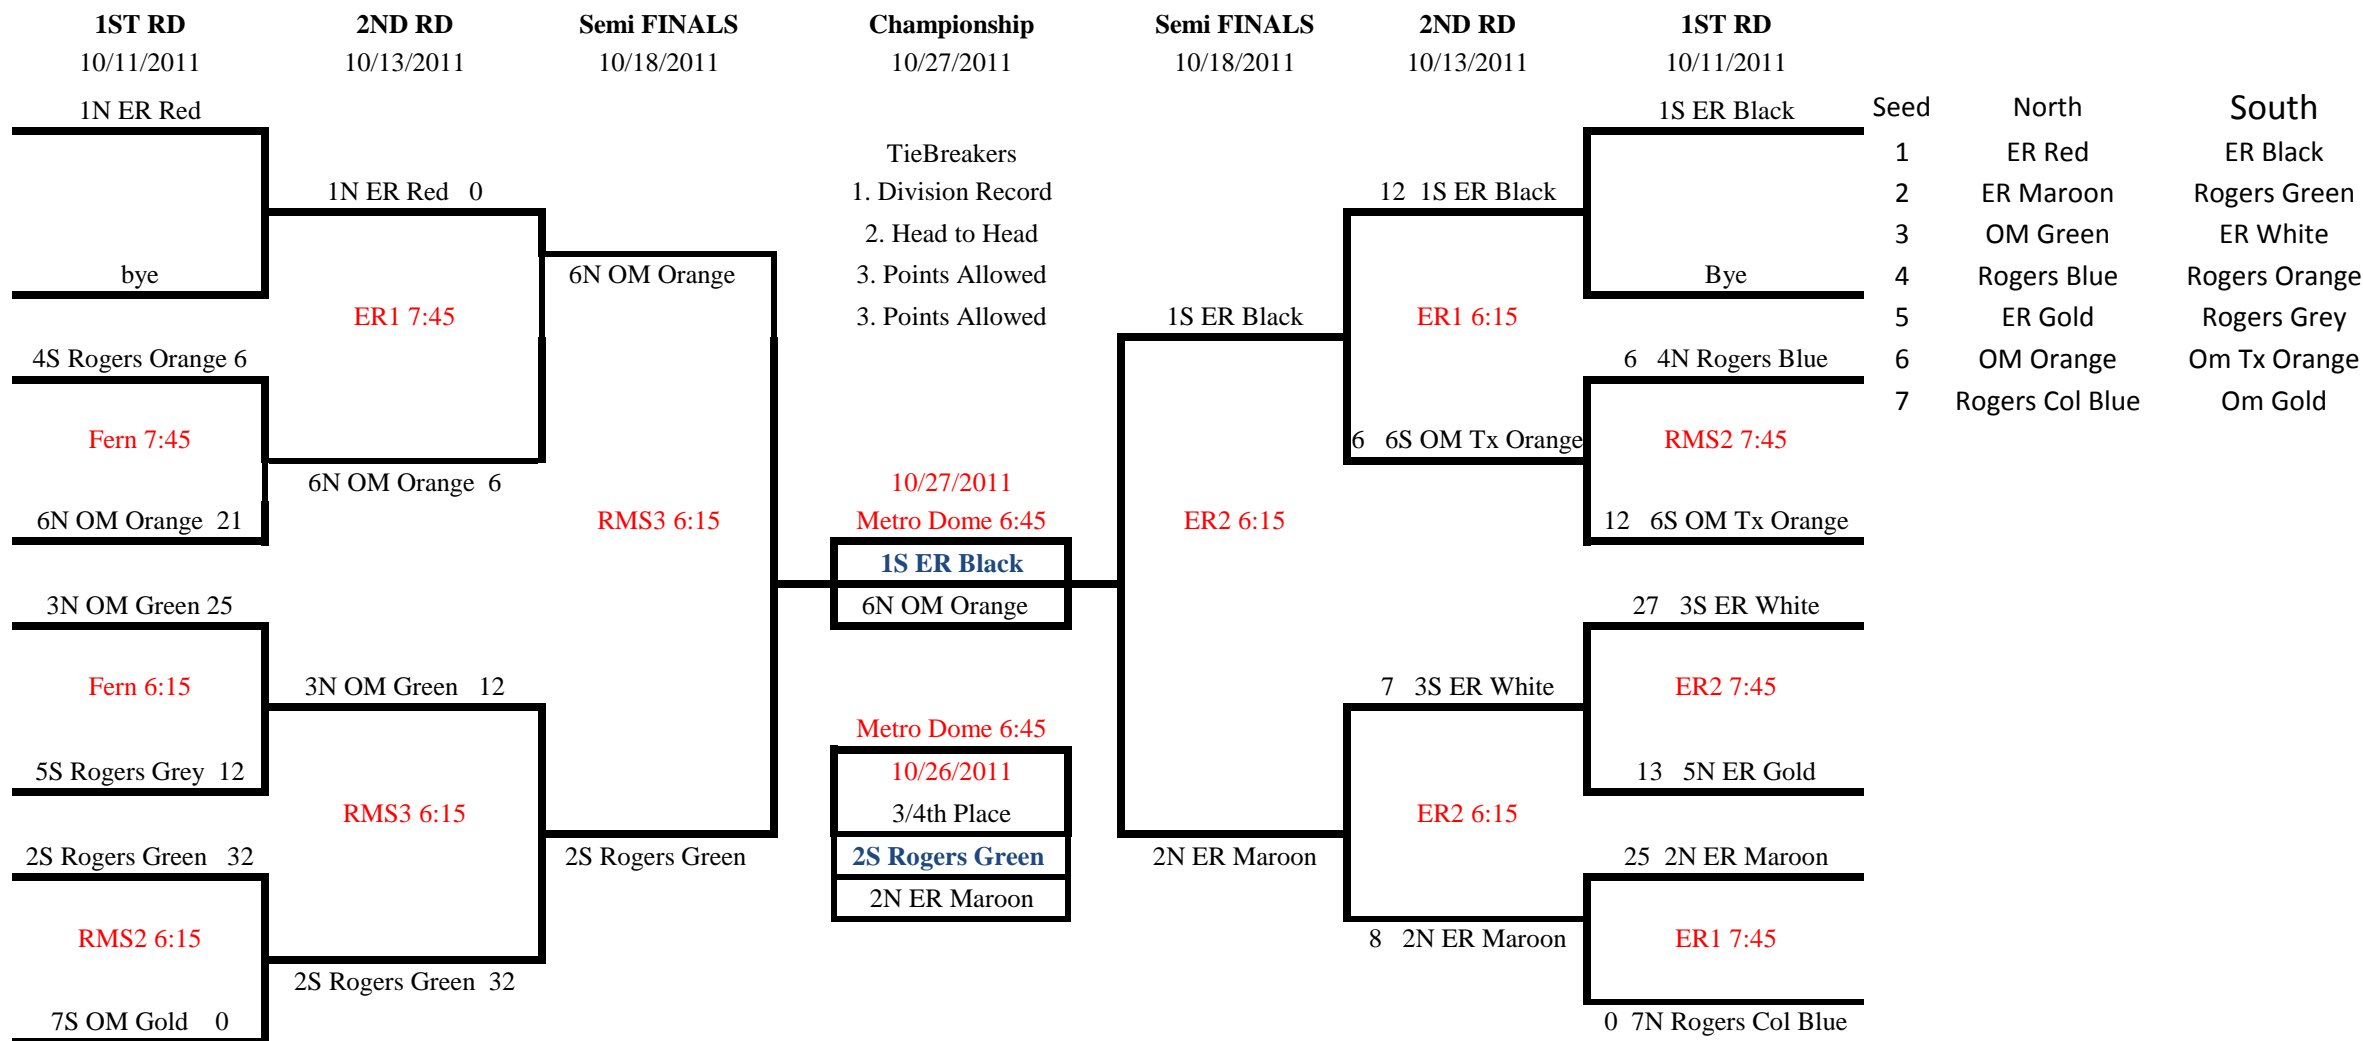

4th grade 2011 Playoff Schedule

Seed	North	South
1	ER Red	ER White
2	OM TX Org	Rogers Orange
3	Rogers Grey	Rogers Col Blue
4	Rogers Green	Rogers Blue
5	ER Gold	ER Black
6	OM Orange	Om Gold

5th grade 2011 Playoff Schedule

6th grade 2011 Playoff Schedule

Home

4th grade

ER White -1S

ER Red - 1N

5th grade

1S ER Black

2S Rogers Green

6th Grade

1. Rogers Blue

1N ER Red

Visitor

2S Rogers Orange - 2

Rogers Col Blue - 3S

6S OM Orange

2N ER Maroon

3N OM Purple

2N ER Gold