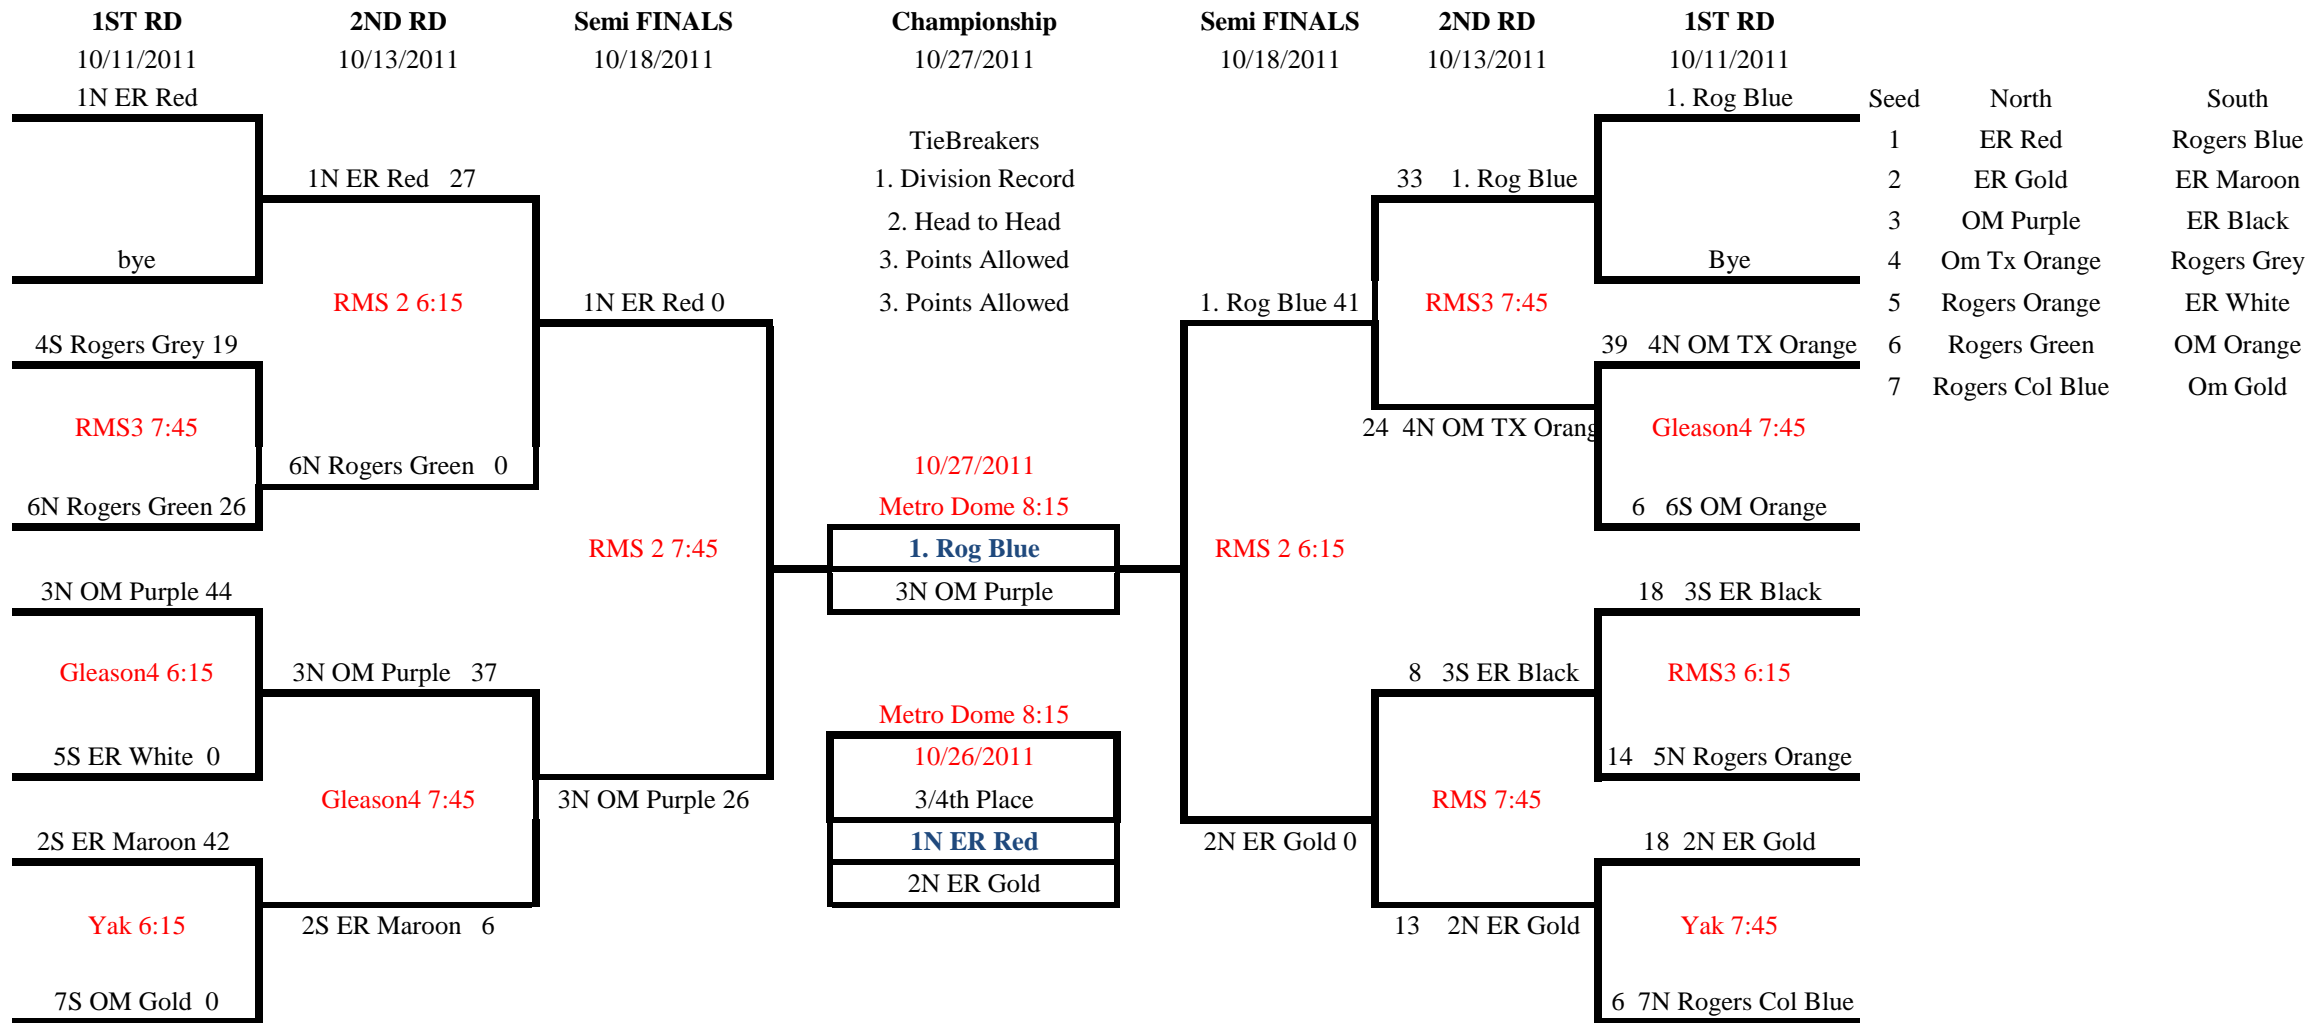

4th grade 2011 Playoff Schedule

Seed	North	South
1	ER Red	ER White
2	OM TX Org	Rogers Orange
3	Rogers Grey	Rogers Col Blue
4	Rogers Green	Rogers Blue
5	ER Gold	ER Black
6	OM Orange	Om Gold

5th grade 2011 Playoff Schedule

6th grade 2011 Playoff Schedule

Home

4th grade

ER White -1S

ER Red - 1N

5th grade

1S ER Black

2S Rogers Green

6th Grade

1. Rogers Blue

1N ER Red

Visitor

2S Rogers Orange - 2

Rogers Col Blue - 3S

6S OM Orange

2N ER Maroon

3N OM Purple

2N ER Gold